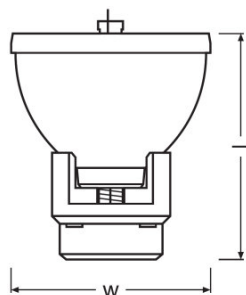

Product datasheet

Technical data

Electrical data

Nominal wattage	231.00 W
Nominal current	3.3 A
Nominal voltage	70.0 V

Photometrical data

Nominal luminous flux	10800 lm
Color temperature	8000 K
Color rendering index Ra	75

Dimensions & weight

Diameter	51.0 mm
Length	50.0 mm
Arc length	1.0 mm

Lifespan

Lifespan	2000 h
----------	--------

Capabilities

Burning position	Any
------------------	-----

Certificates & standards

EEI – Energy Label	A
--------------------	---

Logistical Data

Product code	Product description	Packaging unit (Pieces/Unit)	Dimensions (length x width x height)	Volume	Gross weight
4052899512634	SIRIUS HRI 231 W	Unpacked 1	- x - x -		
4052899512641	SIRIUS HRI 231 W	Shipping carton box 60	600 mm x 400 mm x 163 mm	39.12 dm ³	5415.00 g