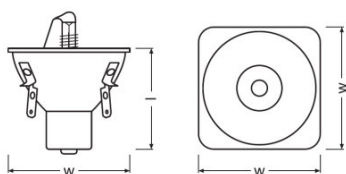

### Technical data

#### Dimensions & weight

Diameter	51.0 mm
Length	50.0 mm
Arc length	1.0 mm