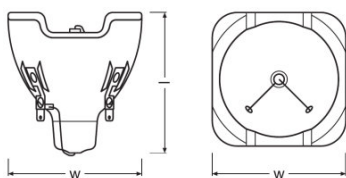

Dimensions & weight

Diameter	58.0 mm
Length	66.0 mm
Arc length	1.2 mm

Lifespan

Lifespan	1500 h
----------	--------

Capabilities

Burning position	Any
------------------	-----

Certificates & standards

EEI – Energy Label	A
--------------------	---