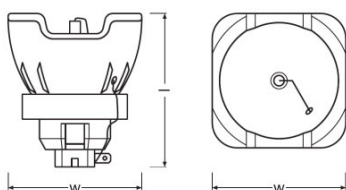

Product datasheet

Technical data

Electrical data

Nominal wattage	470.00 W
Nominal current	5.3 A
Nominal voltage	83.0 V

Photometrical data

Nominal luminous flux	21500 lm
Color temperature	7000 K
Color rendering index Ra	80

Dimensions & weight

Diameter	58.0 mm
Length	71.0 mm
Arc length	1.3 mm

Lifespan

Lifespan	1500 h
----------	--------

Capabilities

Burning position	Any
------------------	-----

Product datasheet

Safety advice