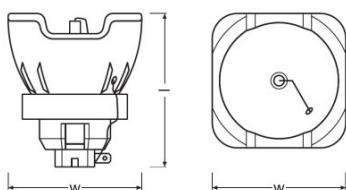

Product datasheet

Technical data

Electrical data

Nominal wattage	440.00 W
Nominal current	5.3 A
Nominal voltage	83.0 V

Photometrical data

Nominal luminous flux	18000 lm
Color temperature	7000 K
Color rendering index Ra	75

Dimensions & weight

Diameter	65.0 mm
Length	60.0 mm
Arc length	1.3 mm

Lifespan

Lifespan	1500 h
----------	--------

Capabilities

Burning position	Any
------------------	-----

Product datasheet

Safety advice

Logistical Data

Product code	Product description	Packaging unit (Pieces/Unit)	Dimensions (length x width x height)	Volume	Gross weight
4052899509528	SIRIUS HRI 440 W H	Unpacked 1	- x - x -		
4052899509535	SIRIUS HRI 440 W H	Shipping carton box 60	414 mm x 352 mm x 310 mm	45.18 dm ³	11046.00 g