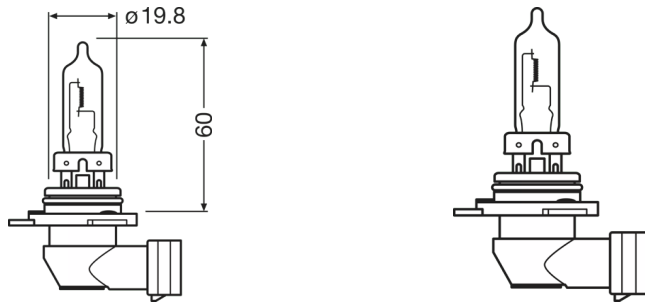

Physical Attributes & Dimensions

Diameter	12.1 mm
Product weight	19.65 g
Length	75.0 mm
Lamp base	PX22d

Lifetime Data

Lifespan B3	500 hr
Lifespan Tc	870 hr

Product datasheet

Capabilities

Technology	HAL
------------	-----