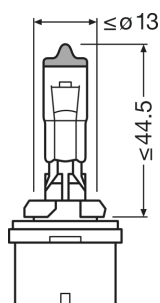

Electrical Data

Power input	31 W ¹⁾
Nominal voltage	12.0 V
Nominal wattage	27 W
Test voltage	13.5 V

¹⁾ Maximum

Photometric Data

Nominal luminous flux	450 lm
Luminous flux tolerance	±15 %

Physical Attributes & Dimensions

Diameter	9 mm
Product weight	10.95 g
Length	67.0 mm
Lamp base	PG13

Capabilities

Technology	Halogen lamp
------------	--------------

Certificates & standards

Product datasheet

ECE category	H27W/1
--------------	--------