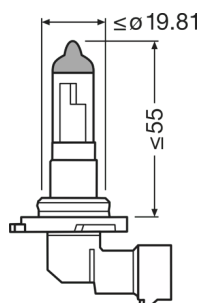

Electrical Data

Power input	50 W ¹⁾
Nominal voltage	12.0 V
Nominal wattage	42 W
Test voltage	13.2 V

¹⁾ Maximum

Photometric Data

Nominal luminous flux	850 lm
Luminous flux tolerance	±15 %

Physical Attributes & Dimensions

Diameter	12.0 mm
Product weight	20.30 g
Length	74.0 mm
Lamp base	PY20d

Lifetime Data

Lifespan B3	860 hr
Lifespan Tc	1720 hr

Product datasheet

Capabilities

Technology	HAL
------------	-----

Certificates & standards

Logistical Data

Product code	Product description	Packaging unit (Pieces/Unit)	Dimensions (length x width x height)	Volume	Gross weight
4052899348622	ORIGINAL LINE H10	FS ECO 1	46 mm x 46 mm x 68 mm	0.14 dm ³	28.00 g
4052899348646	ORIGINAL LINE H10	Shipping carton box 100	485 mm x 250 mm x 160 mm	19.40 dm ³	2978.00 g