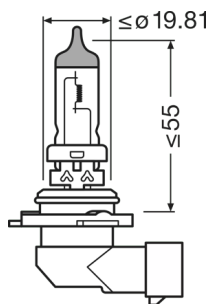

Electrical Data

Power input	62 W ¹⁾
Nominal voltage	12.0 V
Nominal wattage	51 W
Test voltage	13.2 V

¹⁾ Maximum

Photometric Data

Nominal luminous flux	1095 lm
Luminous flux tolerance	±15 %

Physical Attributes & Dimensions

Diameter	12.0 mm
Product weight	18.00 g
Length	80.3 mm
Lamp base	P22d

Lifetime Data

Lifespan B3	860 hr
Lifespan Tc	1720 hr

Product datasheet

Capabilities

Technology	HAL
------------	-----

Certificates & standards

Country specific information

Product code	METEL code	SEG-No.	STK-Number	UK Org
4008321554284	OSRA9006XS	-	-	-

Logistical Data

Product code	Product description	Packaging unit (Pieces/Unit)	Dimensions (length x width x height)	Volume	Gross weight
4008321554284	ORIGINAL LINE HB4	FS ECO 1	47 mm x 47 mm x 71 mm	0.16 dm ³	24.00 g
4008321554307	ORIGINAL LINE HB4	Shipping carton box 100	485 mm x 250 mm x 160 mm	19.40 dm ³	2748.00 g