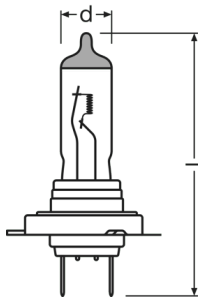

Electrical Data

Power input	69 W ¹⁾
Nominal voltage	12.0 V
Nominal wattage	55 W
Test voltage	13.2 V

¹⁾ Maximum

Photometric Data

Nominal luminous flux	1700 lm
Luminous flux tolerance	±8 %

Physical Attributes & Dimensions

Diameter	12.0 mm
Product weight	12.50 g
Length	59.0 mm
Lamp base	PY26d-1

Lifetime Data

Lifespan B3	700 hr
Lifespan Tc	1100 hr

Product datasheet

Capabilities

Technology	HAL
------------	-----

Certificates & standards

Logistical Data

Product code	Product description	Packaging unit (Pieces/Unit)	Dimensions (length x width x height)	Volume	Gross weight
4052899479968	ORIGINAL LINE H18	FS ECO 1	34 mm x 34 mm x 58 mm	0.07 dm ³	16.00 g
4052899479982	ORIGINAL LINE H18	Shipping carton box 100	356 mm x 186 mm x 129 mm	8.54 dm ³	1762.00 g