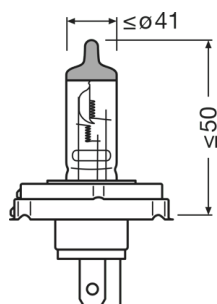

### Physical Attributes & Dimensions

Diameter	17.0 mm
Product weight	22.40 g
Length	82.0 mm
Lamp base	P45t