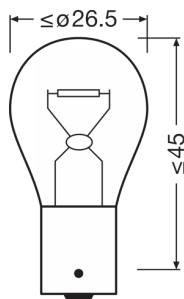

Electrical Data

Power input	25 W
Nominal voltage	12.0 V
Nominal wattage	21 W
Test voltage	13.5 V
Power input tolerance	±6 %

Photometric Data

Nominal luminous flux	280 lm
Luminous flux tolerance	±20 %

Physical Attributes & Dimensions

Diameter	25.0 mm
Product weight	8.00 g
Length	52.6 mm
Lamp base	BAU15s

Lifetime Data

Lifespan B3	100 hr
Lifespan Tc	250 hr

Product datasheet

Capabilities

Technology	AUX
------------	-----

Certificates & standards