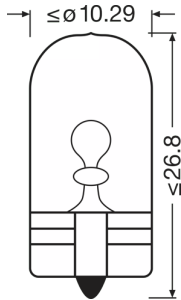

Product datasheet

Technical data

Product information

Application (Category and Product specific)	Auxiliary lamp
---	----------------

General Product Information

Global order reference	2827DC
------------------------	--------

Electrical Data

Power input	5 W
Nominal voltage	12.0 V
Nominal wattage	5 W
Test voltage	13.5 V
Power input tolerance	±10 %

Photometric Data

Nominal luminous flux	30 lm
Luminous flux tolerance	±20 %

Physical Attributes & Dimensions

Diameter	10.0 mm
Product weight	1.35 g
Length	26.8 mm
Lamp base	W2.1x9.5d

Lifetime Data

Lifespan B3	200 hr
Lifespan Tc	500 hr

Product datasheet

Capabilities

Technology	AUX
------------	-----

Certificates & standards

Logistical Data

Product code	Product description	Packaging unit (Pieces/Unit)	Dimensions (length x width x height)	Volume	Gross weight
4008321972750	DIADEM CHROME WY5W	Blister 2	135 mm x 95 mm x 13 mm	0.22 dm ³	14.00 g
4008321972767	DIADEM CHROME WY5W	Shipping carton box 20	137 mm x 80 mm x 103 mm	1.13 dm ³	112.00 g
4062172394758	DIADEM CHROME WY5W	BLI ECO 2	95 mm x 17 mm x 135 mm	0.22 dm ³	14.00 g
4062172394765	DIADEM CHROME WY5W	Shipping carton box 20	142 mm x 104 mm x 104 mm	1.54 dm ³	170.00 g