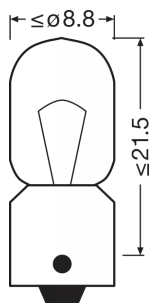

Product datasheet

Technical data

Product information

Application (Category and Product specific)	Auxiliary lamp
---	----------------

General Product Information

Global order reference	3893
------------------------	------

Electrical Data

Power input	4 W
Nominal voltage	12.0 V
Nominal wattage	4 W
Test voltage	13.5 V
Power input tolerance	±10 %

Photometric Data

Nominal luminous flux	35 lm
Luminous flux tolerance	±20 %

Physical Attributes & Dimensions

Diameter	8.8 mm
Product weight	1.86 g
Length	27.4 mm
Lamp base	BA9s

Lifetime Data

Lifespan B3	600 hr
Lifespan Tc	1200 hr

Product datasheet

Capabilities

Technology	AUX
------------	-----

Certificates & standards