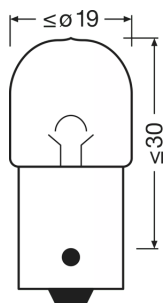

Electrical Data

Power input	5 W
Nominal voltage	12.0 V
Nominal wattage	5 W
Test voltage	13.5 V
Power input tolerance	±10 %

Photometric Data

Nominal luminous flux	50 lm
Luminous flux tolerance	±20 %

Physical Attributes & Dimensions

Diameter	16.0 mm
Product weight	5.50 g
Length	37.5 mm
Lamp base	BA15s

Lifetime Data

Lifespan B3	350 hr
Lifespan Tc	800 hr

Product datasheet

Capabilities

Technology	AUX
------------	-----

Certificates & standards

Country specific information

Product code	METEL code	SEG number	STK number	UK Org
4050300838427	OSRA5007	8328126	-	-
4050300925585	OSRA5007BLI2	-	4730326	-

Logistical Data

Product code	Product description	Packaging unit (Pieces/Unit)	Dimensions (length x width x height)	Volume	Gross weight
4050300838427	ORIGINAL - METAL BASE R5W	Unpacked 1	19 mm x 19 mm x 37 mm	0.01 dm ³	6.00 g
4008321093882	ORIGINAL - METAL BASE R5W	Shipping carton box 50	205 mm x 144 mm x 64 mm	1.89 dm ³	427.00 g
4050300925585	ORIGINAL - METAL BASE R5W	Blister 2	95 mm x 70 mm x 18 mm	0.01 dm ³	17.00 g
4008321140319	ORIGINAL - METAL BASE R5W	Shipping carton box 20	189 mm x 80 mm x 103 mm	1.56 dm ³	215.00 g
4062172396028	ORIGINAL - METAL BASE R5W	BLI ECO 2	70 mm x 27 mm x 95 mm	0.01 dm ³	23.00 g
4062172396035	ORIGINAL - METAL BASE R5W	Shipping carton box 20	164 mm x 124 mm x 78 mm	1.59 dm ³	274.00 g