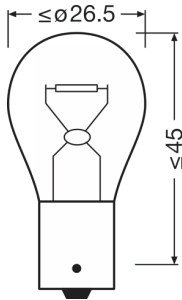

Electrical Data

Power input	28 W
Nominal voltage	24.0 V
Nominal wattage	21 W
Power input tolerance	±6 %
Test voltage	28.0 V

Photometric Data

Nominal luminous flux	250 lm
Luminous flux tolerance	±20 %

Physical Attributes & Dimensions

Lamp base	BAU15s
Length	52.5 mm
Diameter	25.0 mm
Product weight	8.86 g

Lifetime Data

Lifespan B3	250 hr
Lifespan Tc	500 hr

Product datasheet

Capabilities

Technology	AUX
------------	-----

Certificates & standards