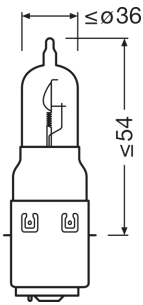

Product datasheet

Technical data

Product information

Application (Category and Product specific)	Halogen headlight lamp
---	------------------------

General Product Information

Global order reference	64326
------------------------	-------

Electrical Data

Power input	40 W ¹⁾
Nominal voltage	12.0 V
Nominal wattage	25/25 W
Test voltage	13.2 V

¹⁾ Maximum

Physical Attributes & Dimensions

Lamp base	BA20d
Length	71.0 mm
Diameter	14.7 mm
Product weight	13.30 g