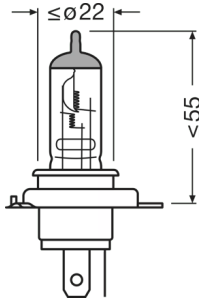

Electrical Data

Power input	36.8 / 36.8 W ¹⁾
Nominal voltage	12.0 V
Nominal wattage	35 W
Test voltage	13.2 V

¹⁾ Maximum

Photometric Data

Color temperature	3200 K
Nominal luminous flux	820/520 lm
Luminous flux tolerance	±15 / ±15 %

Physical Attributes & Dimensions

Lamp base	PX43t
Length	85.0 mm
Diameter	16.5 mm
Product weight	23.00 g

Lifetime Data

Lifespan B3	75 / 150 hr ¹⁾
Lifespan Tc	150 / 300 hr ¹⁾

Product datasheet

1) Filament 1 / Filament 2