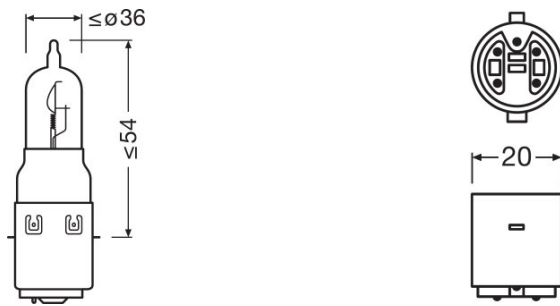

### Dimensions & weight

Length	71.0 mm
Diameter	15.0 mm
Product weight	13.39 g