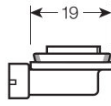

Product family datasheet

Base

Base