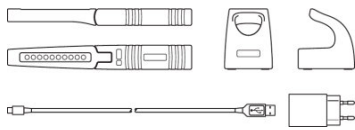

### Dimensions & weight

---

Length	284.0 mm
--------	----------