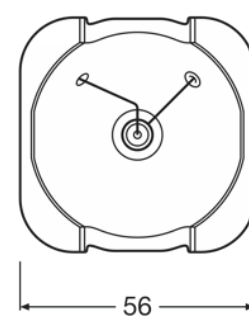

SIRIUS HRI 330W