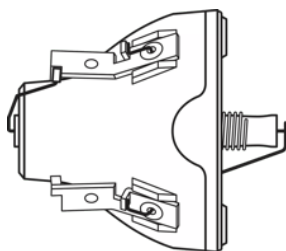

SIRIUS HRI 132W