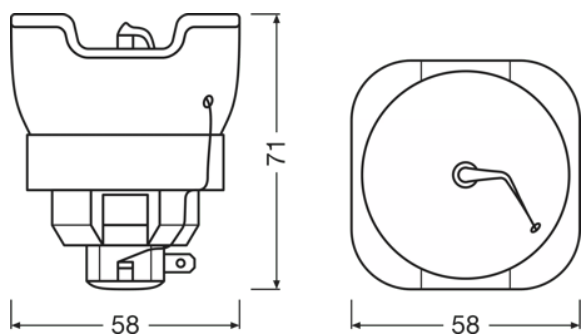

SIRIUS HRI 440W

SIRIUS HRI 580 F

SIRIUS HRI 580 F

Product family datasheet

Technical data

Product description	General Product Information	Electrical Data	Photometric Data	
	Category	Nominal wattage	Nominal luminous flux	Working distance
SIRIUS HRI 100 W	CORE	100 W	3680 lm	30 mm
SIRIUS HRI 132 W SC	CORE	132 W	5150 lm	37.7 mm
SIRIUS HRI 140 W RO	CUSTOMIZED	140 W	5400 lm	37.7 mm
SIRIUS HRI 190 W+	CORE	190 W	8100 lm	34.5 mm
SIRIUS HRI 230 W	CORE	230 W	9500 lm	34.5 mm
SIRIUS HRI 231 W	VALUE	231 W	10800 lm	34.5 mm
SIRIUS HRI 251 W	VALUE	251 W	12000 lm	38 mm
SIRIUS HRI 260 W PRO	PRO	260 W	13500 lm	34.5 mm
SIRIUS HRI 280 W	CORE	280 W	11500 lm	34.5 mm
SIRIUS HRI 280 W RO	CUSTOMIZED	280 W	11500 lm	34.5 mm
SIRIUS HRI 281 W	VALUE	281 W	13000 lm	34.5 mm
SIRIUS HRI 295 W	CORE	295 W	11300 lm	34.5 mm
SIRIUS HRI 310 W	CORE	310 W	15000 lm	36.5 mm
SIRIUS HRI 310 W RO	CUSTOMIZED	310 W	13500 lm	48 mm
SIRIUS HRI 310 W PRO	PRO	310 W	15500 lm	37.4 mm
SIRIUS HRI 310 W S PRO	PRO	310 W	15500 lm	31.4 mm
SIRIUS HRI 311 W	VALUE	311 W	14500 lm	31.4 mm
SIRIUS HRI 330 W	CORE	330 W	18000 lm	31 mm
SIRIUS HRI 330 W X8	CUSTOMIZED	330 W	18000 lm	37.4 mm
SIRIUS HRI 330 W XL	CORE	330 W	16500 lm	36 mm
SIRIUS HRI 371 W +	CORE	371 W	18300 lm	37.4 mm
SIRIUS HRI 371 W S +	CORE	371 W	19800 lm	31.4 mm
SIRIUS HRI 371 W	VALUE	371 W	18300 lm	31.4 mm
SIRIUS HRI 371 W S	VALUE	371 W	19800 lm	37.4 mm
SIRIUS HRI 381 W S	CUSTOMIZED	381 W	20000 lm	34.4 mm
SIRIUS HRI 380 W Pro	PRO	380 W	20000 lm	31.4 mm
SIRIUS HRI 380 W S PRO	PRO	380 W	20000 lm	31.4 mm
SIRIUS HRI 382 W S	CORE	382 W	20000 lm	31.4 mm
SIRIUS HRI 382 W	CORE	382 W	21000 lm	37.4 mm
SIRIUS HRI 420 W	CORE	420 W	22000 lm	34.4 mm
SIRIUS HRI 420 W S	CORE	420 W	21000 lm	34.4 mm
SIRIUS HRI 440 W	CORE	440 W	22000 lm	41 mm
SIRIUS HRI 440 W H	CUSTOMIZED	440 W	18000 lm	60 mm
SIRIUS HRI 440 W +	CORE	440 W	22800 lm	41 mm
SIRIUS HRI 440 W S	CORE	440 W	22800 lm	37.4 mm
SIRIUS HRI 440 W X	CUSTOMIZED	440 W	22800 lm	41 mm
SIRIUS HRI 461 W	VALUE	461 W	24000 lm	41 mm
SIRIUS HRI 461 W S	VALUE	461 W	24000 lm	37.4 mm
SIRIUS HRI 462 W	CORE	462 W	24000 lm	41 mm
SIRIUS HRI 470 W	CORE	470 W	20500 lm	41 mm
SIRIUS HRI 470 W S	CORE	470 W	21500 lm	37.4 mm