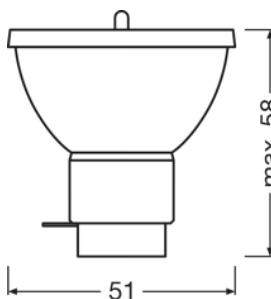

SIRIUS HRI 251W