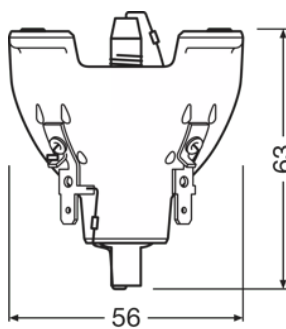

Sirius HRI 330W XL