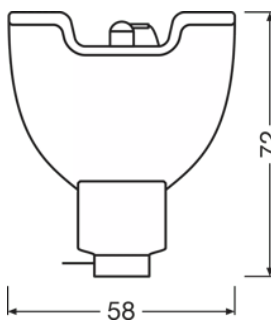

SIRIUS HRI 371W