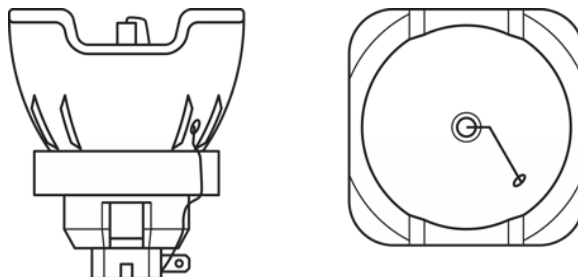

SIRIUS HRI 440W

SIRIUS HRI 580 F

SIRIUS HRI 580 F

Product family datasheet

Technical data

Product description	General Product Information	Electrical Data	Photometric Data	
	Category	Nominal wattage	Nominal luminous flux	Working distance
SIRIUS HRI 100 W	CORE	100 W	3680 lm	30 mm
SIRIUS HRI 132 W SC	CORE	132 W	5150 lm	37.7 mm
SIRIUS HRI 140 W RO	CUSTOMIZED	140 W	5400 lm	37.7 mm
SIRIUS HRI 190 W+	CORE	190 W	8100 lm	34.5 mm
SIRIUS HRI 230 W	CORE	230 W	9500 lm	34.5 mm
SIRIUS HRI 231 W	VALUE	231 W	10800 lm	34.5 mm
SIRIUS HRI 251 W	VALUE	251 W	12000 lm	38 mm
SIRIUS HRI 260 W PRO	PRO	260 W	13500 lm	34.5 mm
SIRIUS HRI 280 W	CORE	280 W	11500 lm	34.5 mm
SIRIUS HRI 280 W RO	CUSTOMIZED	280 W	11500 lm	34.5 mm
SIRIUS HRI 281 W	VALUE	281 W	13000 lm	34.5 mm
SIRIUS HRI 295 W	CORE	295 W	11300 lm	34.5 mm
SIRIUS HRI 310 W	CORE	310 W	15000 lm	36.5 mm
SIRIUS HRI 310 W RO	CUSTOMIZED	310 W	13500 lm	48 mm
SIRIUS HRI 310 W PRO	PRO	310 W	15500 lm	37.4 mm
SIRIUS HRI 310 W S PRO	PRO	310 W	15500 lm	31.4 mm
SIRIUS HRI 311 W	VALUE	311 W	14500 lm	31.4 mm
SIRIUS HRI 330 W	CORE	330 W	18000 lm	31 mm
SIRIUS HRI 330 W X8	CUSTOMIZED	330 W	18000 lm	37.4 mm
SIRIUS HRI 330 W XL	CORE	330 W	16500 lm	36 mm
SIRIUS HRI 371 W +	CORE	371 W	18300 lm	37.4 mm
SIRIUS HRI 371 W S +	CORE	371 W	19800 lm	31.4 mm
SIRIUS HRI 371 W	VALUE	371 W	18300 lm	31.4 mm
SIRIUS HRI 371 W S	VALUE	371 W	19800 lm	37.4 mm
SIRIUS HRI 381 W S	CUSTOMIZED	381 W	20000 lm	34.4 mm
SIRIUS HRI 380 W Pro	PRO	380 W	20000 lm	31.4 mm
SIRIUS HRI 380 W S PRO	PRO	380 W	20000 lm	31.4 mm
SIRIUS HRI 382 W S	CORE	382 W	20000 lm	31.4 mm
SIRIUS HRI 382 W	CORE	382 W	21000 lm	37.4 mm
SIRIUS HRI 420 W	CORE	420 W	22000 lm	34.4 mm
SIRIUS HRI 420 W S	CORE	420 W	21000 lm	34.4 mm
SIRIUS HRI 440 W	CORE	440 W	22000 lm	41 mm
SIRIUS HRI 440 W H	CUSTOMIZED	440 W	18000 lm	60 mm
SIRIUS HRI 440 W +	CORE	440 W	22800 lm	41 mm
SIRIUS HRI 440 W S	CORE	440 W	22800 lm	37.4 mm
SIRIUS HRI 440 W X	CUSTOMIZED	440 W	22800 lm	41 mm
SIRIUS HRI 461 W	VALUE	461 W	24000 lm	41 mm
SIRIUS HRI 461 W S	VALUE	461 W	24000 lm	37.4 mm
SIRIUS HRI 462 W	CORE	462 W	24000 lm	41 mm
SIRIUS HRI 470 W	CORE	470 W	20500 lm	41 mm
SIRIUS HRI 470 W S	CORE	470 W	21500 lm	37.4 mm