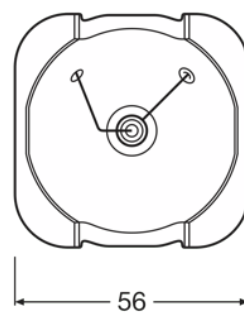

Sirius HRI 330W XL