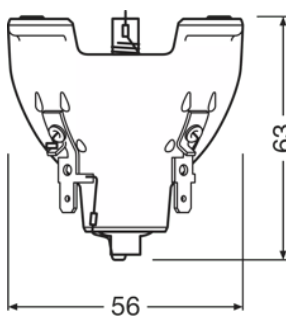

SIRIUS HRI 330W