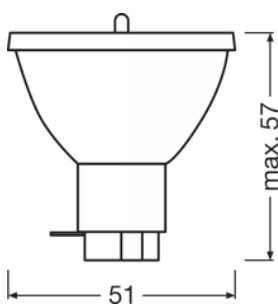

SIRIUS HRI 295 W