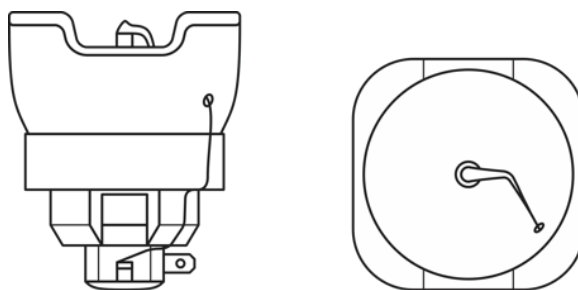

SIRIUS HRI 440W

SIRIUS HRI 580 F

SIRIUS HRI 580 F

Product family datasheet

Technical data

Product description	General Product Information	Electrical Data	Photometric Data	
	Category	Nominal wattage	Nominal luminous flux	Working distance
SIRIUS HRI 100 W	CORE	100 W	3680 lm	30 mm
SIRIUS HRI 132 W SC	CORE	132 W	5150 lm	37.7 mm
SIRIUS HRI 140 W RO	CUSTOMIZED	140 W	5400 lm	37.7 mm
SIRIUS HRI 190 W+	CORE	190 W	8100 lm	34.5 mm
SIRIUS HRI 230 W	CORE	230 W	9500 lm	34.5 mm
SIRIUS HRI 231 W	VALUE	231 W	10800 lm	34.5 mm
SIRIUS HRI 251 W	VALUE	251 W	12000 lm	38 mm
SIRIUS HRI 260 W PRO	PRO	260 W	13500 lm	34.5 mm
SIRIUS HRI 280 W	CORE	280 W	11500 lm	34.5 mm
SIRIUS HRI 280 W RO	CUSTOMIZED	280 W	11500 lm	34.5 mm
SIRIUS HRI 281 W	VALUE	281 W	13000 lm	34.5 mm
SIRIUS HRI 295 W	CORE	295 W	11300 lm	34.5 mm
SIRIUS HRI 310 W	CORE	310 W	15000 lm	36.5 mm
SIRIUS HRI 310 W RO	CUSTOMIZED	310 W	13500 lm	48 mm
SIRIUS HRI 310 W PRO	PRO	310 W	15500 lm	37.4 mm
SIRIUS HRI 310 W S PRO	PRO	310 W	15500 lm	31.4 mm
SIRIUS HRI 311 W	VALUE	311 W	14500 lm	31.4 mm
SIRIUS HRI 330 W	CORE	330 W	18000 lm	31 mm
SIRIUS HRI 330 W X8	CUSTOMIZED	330 W	18000 lm	37.4 mm
SIRIUS HRI 330 W XL	CORE	330 W	16500 lm	36 mm
SIRIUS HRI 371 W +	CORE	371 W	18300 lm	37.4 mm
SIRIUS HRI 371 W S +	CORE	371 W	19800 lm	31.4 mm
SIRIUS HRI 371 W	VALUE	371 W	18300 lm	31.4 mm
SIRIUS HRI 371 W S	VALUE	371 W	19800 lm	37.4 mm
SIRIUS HRI 381 W S	CUSTOMIZED	381 W	20000 lm	34.4 mm
SIRIUS HRI 380 W Pro	PRO	380 W	20000 lm	31.4 mm
SIRIUS HRI 380 W S PRO	PRO	380 W	20000 lm	31.4 mm
SIRIUS HRI 382 W S	CORE	382 W	20000 lm	31.4 mm
SIRIUS HRI 382 W	CORE	382 W	21000 lm	37.4 mm
SIRIUS HRI 420 W	CORE	420 W	22000 lm	34.4 mm
SIRIUS HRI 420 W S	CORE	420 W	21000 lm	34.4 mm
SIRIUS HRI 440 W	CORE	440 W	22000 lm	41 mm
SIRIUS HRI 440 W H	CUSTOMIZED	440 W	18000 lm	60 mm
SIRIUS HRI 440 W +	CORE	440 W	22800 lm	41 mm
SIRIUS HRI 440 W S	CORE	440 W	22800 lm	37.4 mm
SIRIUS HRI 440 W X	CUSTOMIZED	440 W	22800 lm	41 mm
SIRIUS HRI 461 W	VALUE	461 W	24000 lm	41 mm
SIRIUS HRI 461 W S	VALUE	461 W	24000 lm	37.4 mm
SIRIUS HRI 462 W	CORE	462 W	24000 lm	41 mm
SIRIUS HRI 470 W	CORE	470 W	20500 lm	41 mm
SIRIUS HRI 470 W S	CORE	470 W	21500 lm	37.4 mm