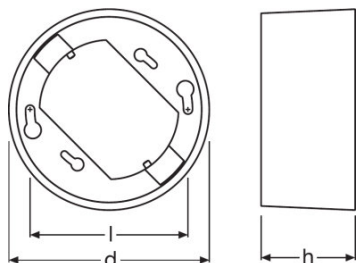

Product family features

- Ceiling installation adapter

Product datasheet

Technical data

Dimensions & weight

| | |
|-----------------------|---------|
| Diameter | 95.0 mm |
| Height | 50.0 mm |
| Product weight | 50.00 g |

Product datasheet

CAD data 3-dim
Luxeye Sense CM KIT CAD 3PDF 111119

Logistical Data

| Product code | Product description | Packaging unit (Pieces/Unit) | Dimensions (length x width x height) | Volume | Gross weight |
|---------------|---------------------|------------------------------|--------------------------------------|-----------------------|--------------|
| 4052899988729 | LUXeye Sense CM KIT | Shipping carton box 24 | 300 mm x 200 mm x 200 mm | 12.00 dm ³ | 1395.00 g |