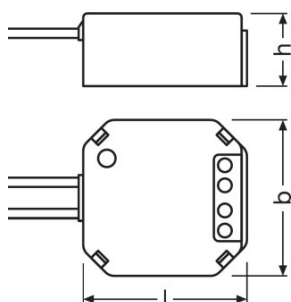

### Product family features

- Light control with app connection via Bluetooth
- One DALI output channel (Broadcast or Groupcast)
- Operation via standard pushbutton
- Combinable with OSRAM DALI presence- and motion detectors
- Length of the DALI control cable: up to 300 m
- Length of the pushbutton cable: up to 50m

#### Dimensions & weight

Length	49.0 mm
Width	48.0 mm
Height	22.0 mm
Product weight	40.00 g