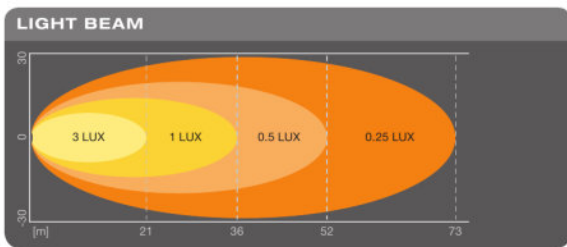

Additional product data

Luminous intensity distribution

Connector to lamp	DT Connector

Capabilities

Technology	LED

Certificates & standards

Standards	ECE R10, R23
Approval marks – approval	E9 approval
Type of protection	IP69K

Country specific categorizations

Order reference	LEDDL108-WD

Logistical data

Commodity code	85122000900

Environmental information

Information according Art. 33 of EU Regulation (EC) 1907/2006 (REACH)