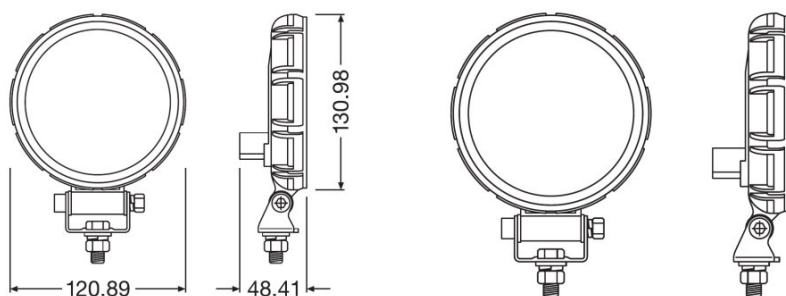

Reversing FX120R-WD

ECE certified (ECE R23)
No registration in the car documents required

45° beam angle
Widely spread light beam

Up to 36 m long light beam
See and be seen with OSRAM

on-road & off-road
- Versatile applicable and flexible in use- On-road & off-road, at work and in the spare time

Product datasheet

Technical data

Product information

| | |
|---|----------------------------|
| Order reference | LEDDL108-WD |
| Application (Category and Product specific) | Additional reversing light |

Electrical data

| | |
|-----------------|---------|
| Nominal voltage | 12/24 V |
| Nominal wattage | 15.00 W |
| Test voltage | 13.2 V |

Photometrical data

| | |
|-------------------|---------|
| Luminous flux | 1100 lm |
| Color temperature | 6000 K |

Dimensions & weight

| | |
|----------------|----------|
| Product weight | 360.00 g |
| Length | 0.0 mm |

Lifespan

| | |
|-------------|---------|
| Lifespan Tc | 5000 h |
| Guarantee | 5 years |

Additional product data