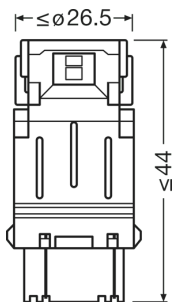

### Physical Attributes & Dimensions

|                |          |
|----------------|----------|
| Diameter       | 25.7 mm  |
| Product weight | 13.30 g  |
| Length         | 49.0 mm  |
| Lamp base      | W2.5x16q |