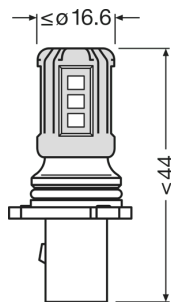

General Product Information

Global order reference	828DWP
------------------------	--------

Electrical Data

Power input	1.90 W
Nominal voltage	12.0 V
Nominal wattage	1 W
Test voltage	13.5 V
Power input tolerance	$\pm 10\%$

Photometric Data

Nominal luminous flux	130 lm
Luminous flux tolerance	$\pm 15\%$
Color temperature	6000 K
Light color LED	Cool white

Physical Attributes & Dimensions

Diameter	23.0 mm
Product weight	10.50 g
Length	48.3 mm
Lamp base	PG18.5d-1