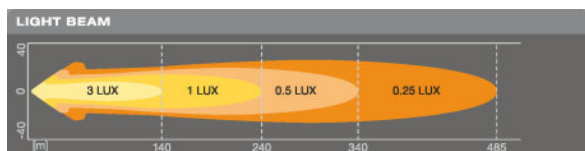

Additional product data

Luminous intensity distribution

Connector to lamp	Open wire
Product remark	Beam Pattern: Wide

Capabilities

Technology	LED ¹⁾

¹⁾ Light-emitting diode application

Certificates & standards

Standards	ECE R10, R112
Approval marks – approval	E4 approval
Type of protection	IP67
ECE reference number	12.5

Country specific categorizations

Order reference	LEDDL119-WD

Logistical data

Commodity code	85122000900