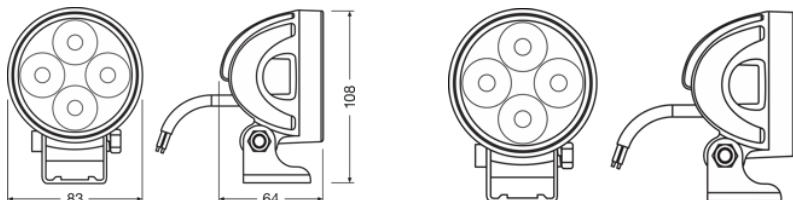

Product datasheet

Technical data

Product information

Application (Category and Product specific)	Additional high beam application
---	----------------------------------

General Product Information

Global order reference	LEDDL119-WD
Product remark	Beam Pattern: Wide

Electrical Data

Nominal voltage	12/24 V
Nominal wattage	24 W
Test voltage	13.5 V

Photometric Data

Nominal luminous flux	1150 lm
Color temperature	6000 K
Light distance at 1lx	240 m

Physical Attributes & Dimensions

Product weight	510.00 g
Length	326.8 mm
Width	255.9 mm
Height	83 mm

LED module information

Number of LEDs per module	4
---------------------------	---

Lifetime Data

Product datasheet

Lifespan Tc	5000 hr
Guarantee	2 years