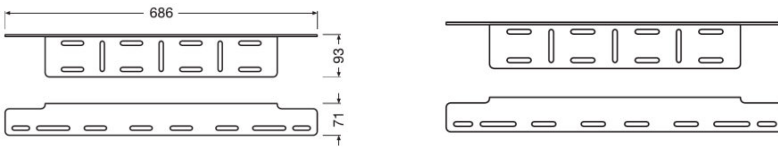

Easy Installation

For easy installation of OSRAM LEDriving driving and working lights

Bringing light to life with OSRAM LEDriving driving and working lights

To support the installation of the OSRAM LEDriving driving & working lights, OSRAM has developed a special series with suitable accessories for them. With the OSRAM License Plate Bracket AX, the OSRAM LEDriving driving & working lights, can now be installed quickly and easily on the appropriate vehicle. The OSRAM License Plate Bracket AX is a practical license plate bracket and holder for the OSRAM LEDriving driving lights in one. The OSRAM License Plate Bracket AX is compatible with a wide range of driving lights in the OSRAM LEDriving driving lights series. OSRAM also offers a 2-year guarantee¹). Please note: Special installation regulations apply. Individual special requirements and legislation of the countries must be observed.

Product datasheet

Technical data

Product information

Order reference	LEDDL ACC 103
-----------------	---------------

Dimensions & weight

Product weight	680.00 g
Length	0.0 mm

Lifespan

Guarantee	2 years
-----------	---------