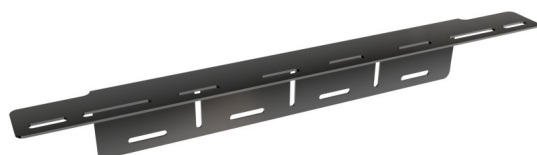

License Plate Bracket AX

Compatibility

Compatible with a wide range of the luminaires within the OSRAM LEDriving Driving Lights range

Robust Aluminium

High quality materials, especially light and at the same time robust and resistant

Easy Installation

For easy installation of OSRAM LEDriving driving and working lights

Bringing light to life with OSRAM LEDriving driving and working lights

To support the installation of the OSRAM LEDriving driving & working lights, OSRAM has developed a special series with suitable accessories for them. With the OSRAM License Plate Bracket AX, the OSRAM LEDriving driving & working lights, can now be installed quickly and easily on the appropriate vehicle. The OSRAM License Plate Bracket AX is a practical license plate bracket and holder for the OSRAM LEDriving driving lights in one. The OSRAM License Plate Bracket AX is compatible with a wide range of driving lights in the OSRAM LEDriving driving lights series. OSRAM also offers a 2-year guarantee¹). Please note: Special installation regulations apply. Individual special requirements and legislation of the countries must be observed.

Product datasheet

Technical data

Product information

Order reference	LEDDL ACC 103
-----------------	---------------

Dimensions & weight

Product weight	680.00 g
Length	0.0 mm

Lifespan

Guarantee	2 years
-----------	---------