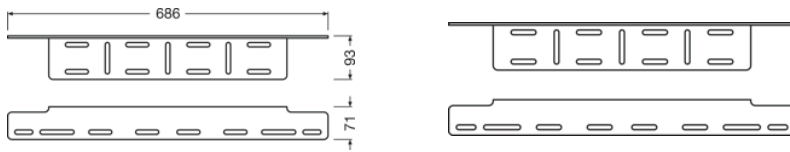

Product datasheet

Technical data

General Product Information

Global order reference	LEDDL ACC 103

Physical Attributes & Dimensions

Product weight	680.00 g

Lifetime Data

Guarantee	2 years

Logistical data

Commodity code	76169990990

Environmental & Regulatory Information

Information according Art. 33 of EU Regulation (EC) 1907/2006 (REACH)	
Date of declaration	21-10-2024
Primary article identifier	4062172147705
Declaration no. in SCIP database	In work

Logistical Data

Product code	Product description	Packaging unit (Pieces/Unit)	Dimensions (length x width x height)	Volume	Gross weight
4062172147705	License Plate Bracket AX	Folding carton box 1	694 mm x 102 mm x 80 mm	5.66 dm³	820.00 g
4062172147712	License Plate Bracket AX	Shipping carton box 6	708 mm x 246 mm x 223 mm	38.84 dm³	5495.00 g

The mentioned product code describes the smallest quantity unit which can be ordered. One shipping unit can contain one or more single products. When placing an order, for the quantity please enter single or multiples of a shipping unit.