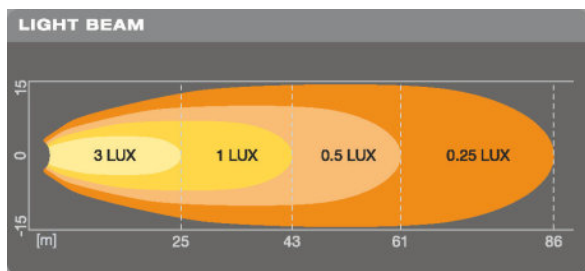

Additional product data

Luminous intensity distribution

Connector to lamp	Open wire
Product remark	Beam Pattern: Wide

Capabilities

Technology	LED ¹⁾

¹⁾ Light-emitting diode application

Certificates & standards

Standards	ECE R10
Approval marks – approval	E4 approval
Type of protection	IP67

Country specific categorizations

Order reference	LEDWL103-WD

Logistical data

Commodity code	85122000900

Environmental information