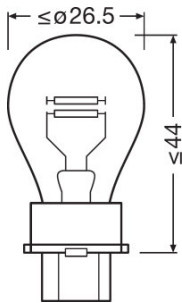

### Dimensions & weight

Diameter	26.5 mm
Product weight	7.26 g
Length	53.3 mm