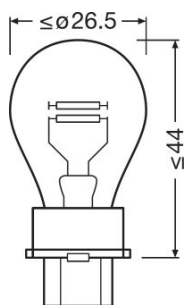

### Dimensions & weight

Diameter	26.5 mm
Product weight	7.26 g
Length	53.3 mm