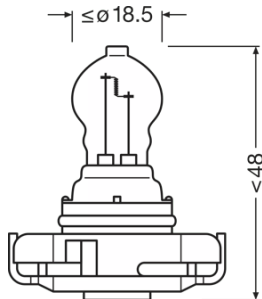

Product datasheet

Technical data

Product information

Application (Category and Product specific)	Auxiliary lamp
---	----------------

General Product Information

Global order reference	2504
------------------------	------

Electrical Data

Power input	25 W
Nominal voltage	12.0 V
Nominal wattage	24 W
Test voltage	13.5 V

Photometric Data

Nominal luminous flux	500 lm
Luminous flux tolerance	+10 %; -15 %

Physical Attributes & Dimensions

Diameter	18.5 mm
Product weight	9.60 g
Length	46.7 mm
Lamp base	PG20-1

Lifetime Data

Lifespan B3	500 hr
Lifespan Tc	1000 hr

Capabilities

Product datasheet

Technology	AUX ¹⁾
------------	-------------------