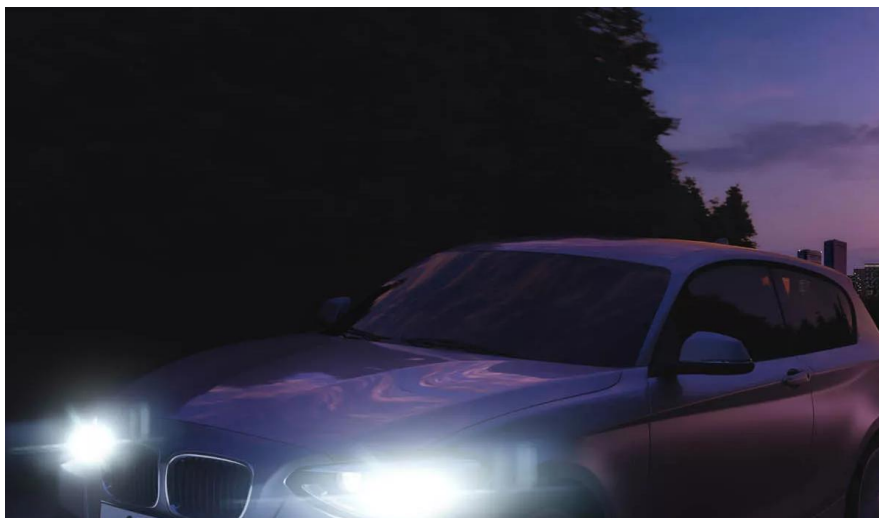

# NIGHT BREAKER 200

Brightest OSRAM halogen light

**Up to 200% more brightness**

More light allows to see farther and therefore react sooner compared to the minimum legal standard

**Up to 150m long beam**

Better visibility

**Mirror chrome cap**

Modern look

**Up to 20% whiter light**

Signs, obstacles and hazards can be recognized sooner compared to the minimum legal standard

**The most powerful halogen light from OSRAM**

Enter the next light level: With NIGHT BREAKER 200 – the brightest halogen automotive light from OSRAM! These cutting-edge headlight lamps impress with up to 200% more brightness and up to 20% whiter light compared to the minimum legal standard and generate an up to 150m long beam. More light and improved visibility can help drivers identify and react to traffic hazards more quickly. The ideal lamp for drivers who appreciate the difference that powerful automotive lighting makes. Available in H4, H7 and H11 with a new mirror chrome cap.<sup>1)</sup> Measured in headlamps.