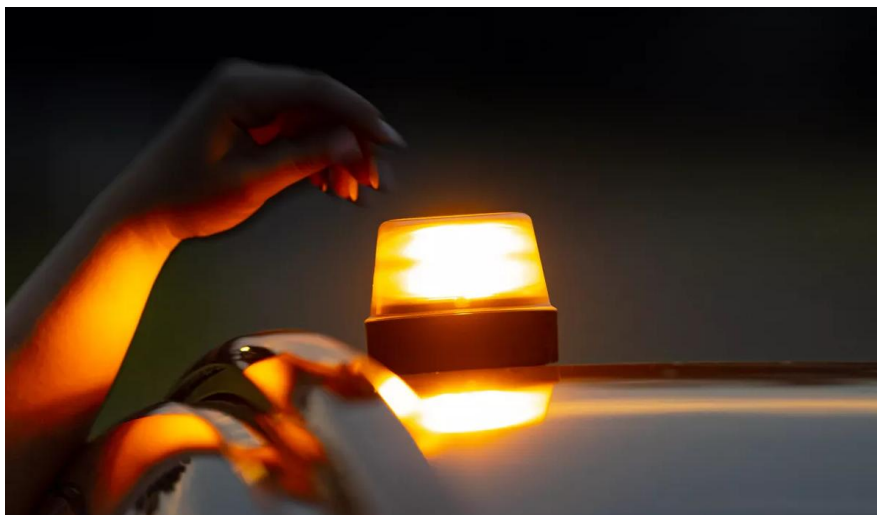

LEDguardian ROAD FLARE Signal TA20

LEDguardian warning- and safety lights

Rechargeable

Rechargeable Li-Ion battery via USB-C charging cable

360° rotating warning light

Improved visibility and therefore increased safety for you and others on the road

Magnetic mounting

Due to the magnetic function the LED warning light can be conveniently attached to the car

**Street legal in Germany.
Officially approved by TÜV & KBA**

A rechargeable, magnetic LED warning light approved in accordance with § 53a paragraph 3 TA20 StVZO.