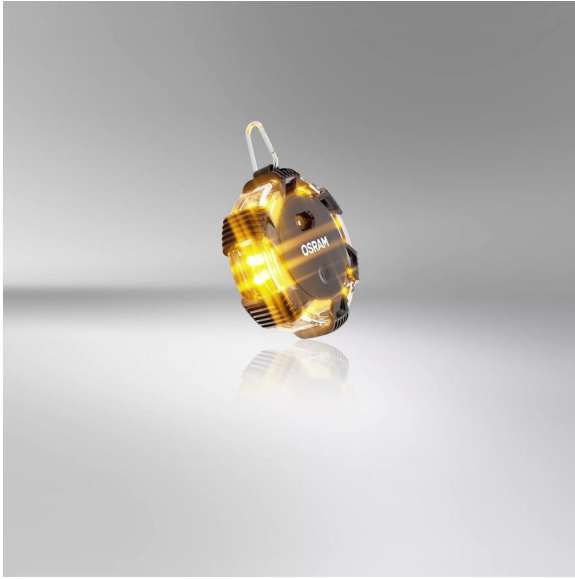

# LEDguardian ROAD FLARE

**2 in 1**

Can be used as a warning light and as a torch

**360 degree rotation**

The 360-degree rotating orange warning light function is visible from a great distance

**Magnetic mounting**

### Light is safety-See and be seen with OSRAM

Be prepared with OSRAM warning and safety lights. The LEDguardian ROAD FLARE is a compact LED warning light for various situations on the road and for minor inspection work on your vehicle. The 360 degrees rotating, orange, warning light function of the LEDguardian ROAD FLARE is visible from a great distance and can provide crucial information about a dangerous situation in an emergency. A total of 16 high-quality long-life LEDs offer three different operating modes: 360 ° rotating orange warning light function, permanent orange light function and a white torch function. In addition, the LEDguardian ROAD FLARE impresses with its non-slip, dirt-repellent surface, a practical hook for attachment and is so robust and resistant that it can even be run over by a car\*\* without losing performance. The LEDguardian ROAD FLARE has been tested and validated in our certified environmental simulation laboratory for extreme external influences in terms of water, dust and impact from falls. According to the IP54 & IK07 protection classes, the LEDguardian ROAD FLARE is resistant to water, dust and impacts. With the three AAA batteries supplied, the warning light is ready for use immediately after purchase. OSRAM provides a 2-year guarantee on this product\* The LEDguardian ROAD FLARE is not approved as a warning light in Germany in the sense of the German Road Traffic Licensing Regulations (StVZO). Please observe any special requirements and laws in countries outside Germany regarding the use and operation of an additional warning light in road traffic.\*For precise conditions please refer to: [www.osram.com/am-guarantee](http://www.osram.com/am-guarantee) \*\*Tested at a mid-range car at walking pace