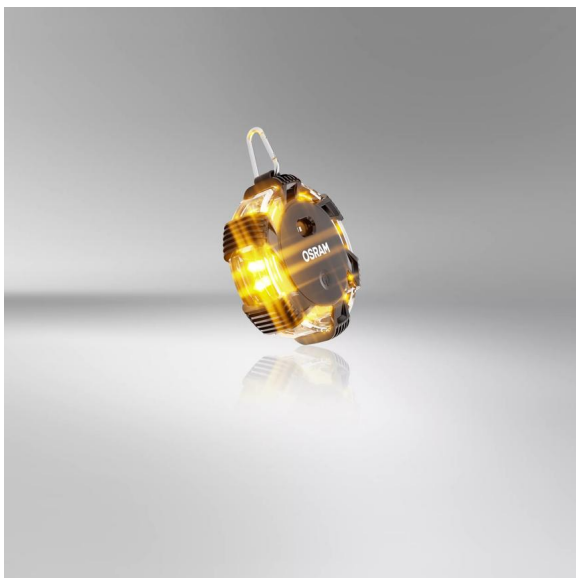

Product datasheet

Light is safety-See and be seen with OSRAM

Be prepared with OSRAM warning and safety lights. The LEDguardian ROAD FLARE is a compact LED warning light for various situations on the road and for minor inspection work on your vehicle. The 360 degrees rotating, orange, warning light function of the LEDguardian ROAD FLARE is visible from a great distance and can provide crucial information about a dangerous situation in an emergency. A total of 16 high-quality long-life LEDs offer three different operating modes: 360 ° rotating orange warning light function, permanent orange light function and a white torch function. In addition, the LEDguardian ROAD FLARE impresses with its non-slip, dirt-repellent surface, a practical hook for attachment and is so robust and resistant that it can even be run over by a car** without losing performance. The LEDguardian ROAD FLARE has been tested and validated in our certified environmental simulation laboratory for extreme external influences in terms of water, dust and impact from falls. According to the IP54 & IK07 protection classes, the LEDguardian ROAD FLARE is resistant to water, dust and impacts. With the three AAA batteries supplied, the warning light is ready for use immediately after purchase. OSRAM provides a 2-year guarantee on this product* The LEDguardian ROAD FLARE is not approved as a warning light in Germany in the sense of the German Road Traffic Licensing Regulations (StVZO). Please observe any special requirements and laws in countries outside Germany regarding the use and operation of an additional warning light in road traffic.*For precise conditions please refer to: www.osram.com/am-guarantee **Tested at a mid-range car at walking pace