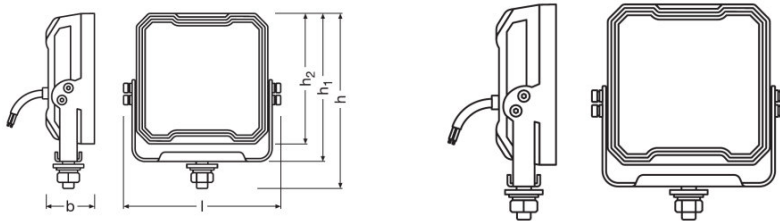

Product datasheet

Technical data

Product information

Order reference	LEDWL108-WD
Application (Category and Product specific)	Working light application

Electrical data

Nominal wattage	3000 W
Test voltage	13.2 V

Photometrical data

Luminous flux	3000 lm
Color temperature	6000 K
Light distance at 1lx	67 m

Dimensions & weight

Product weight	67000 g
Length	1470 mm
Width	407 mm
Height	1320 mm

Lifespan

Lifespan Tc	> 5000 h
Guarantee	2 years