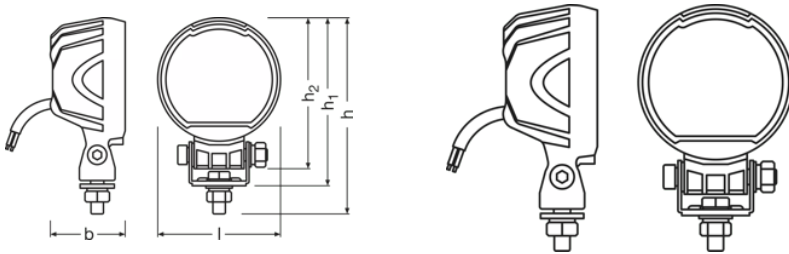

Product datasheet

Technical data

Product information

Application (Category and Product specific)	Working light application
---	---------------------------

General Product Information

Global order reference	LEDWL106-WD
------------------------	-------------

Electrical Data

Nominal voltage	12/24 V
Nominal wattage	20 W
Test voltage	13.2 V

Photometric Data

Nominal luminous flux	2000 lm
Color temperature	6000 K
Light distance at 1lx	54 m

Physical Attributes & Dimensions

Product weight	430.00 g
Length	136.4 mm
Width	89.4 mm
Height	136.4 mm

Lifetime Data

Lifespan Tc	> 5000 hr
Guarantee	2 years

Additional product data

Product datasheet

Connector to lamp	Open wire
-------------------	-----------