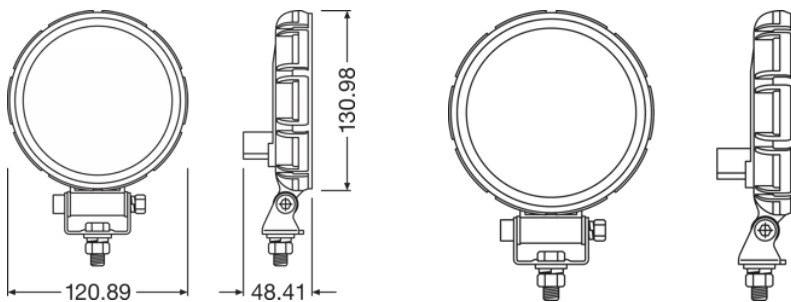

Reversing FX120R-WD

ECE certified (ECE R23)

No registration in the car documents required

45° beam angle

Widely spread light beam

Up to 36 m long light beam

See and be seen with OSRAM

On-road & Off-road

Product datasheet

Technical data

Product information

Application (Category and Product specific)	Additional reversing light
---	----------------------------

General Product Information

Global order reference	LEDDL108-WD
------------------------	-------------

Electrical Data

Nominal voltage	12/24 V
Nominal wattage	15 W
Test voltage	13.2 V

Photometric Data

Nominal luminous flux	1100 lm
Color temperature	6000 K

Physical Attributes & Dimensions

Product weight	360.00 g
Length	122.0 mm
Width	48.0 mm
Height	150.0 mm

Lifetime Data

Lifespan Tc	5000 hr
Guarantee	5 years

Additional product data

Connector to lamp	DT Connector
-------------------	--------------

Product datasheet

4062172105712	Reversing FX120R-WD	Folding carton box 1	132 mm x 72 mm x 152 mm	1.45 dm ³	407.00 g
4062172105729	Reversing FX120R-WD	Shipping carton box 8	305 mm x 280 mm x 175 mm	14.95 dm ³	4080.00 g