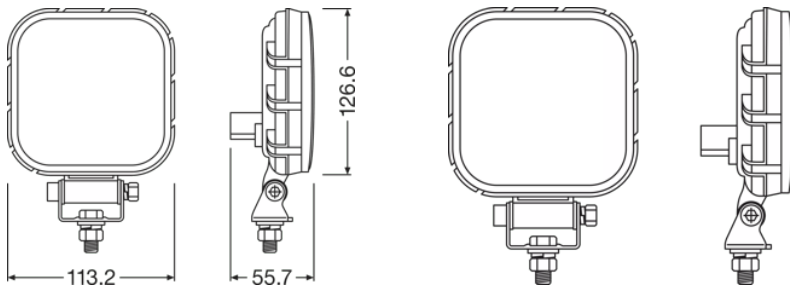

Product datasheet

Technical data

Product information

Application (Category and Product specific)	Additional reversing light
---	----------------------------

General Product Information

Global order reference	LEDDL109-WD
------------------------	-------------

Electrical Data

Nominal voltage	12/24 V
Nominal wattage	15 W
Test voltage	13.2 V

Photometric Data

Nominal luminous flux	1100 lm
Color temperature	6000 K

Physical Attributes & Dimensions

Product weight	400.00 g
Length	113.0 mm
Width	56.0 mm
Height	146.0 mm