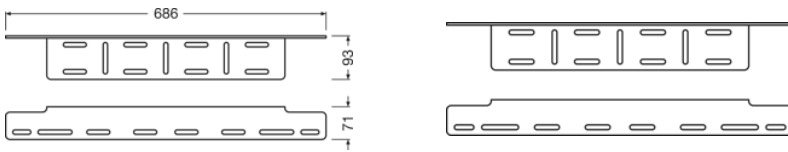

Easy Installation

For easy installation of OSRAM LEDriving driving and working lights

Bringing light to life with OSRAM LEDriving driving and working lights

To support the installation of the OSRAM LEDriving driving & working lights, OSRAM has developed a special series with suitable accessories for them. With the OSRAM License Plate Bracket AX, the OSRAM LEDriving driving & working lights, can now be installed quickly and easily on the appropriate vehicle. The OSRAM License Plate Bracket AX is a practical license plate bracket and holder for the OSRAM LEDriving driving lights in one. The OSRAM License Plate Bracket AX is compatible with a wide range of driving lights in the OSRAM LEDriving driving lights series. OSRAM also offers a 2-year guarantee¹). Please note: Special installation regulations apply. Individual special requirements and legislation of the countries must be observed.

Product datasheet

Technical data

General Product Information

Global order reference	LEDDL ACC 103
------------------------	---------------

Physical Attributes & Dimensions

Product weight	680.00 g
----------------	----------