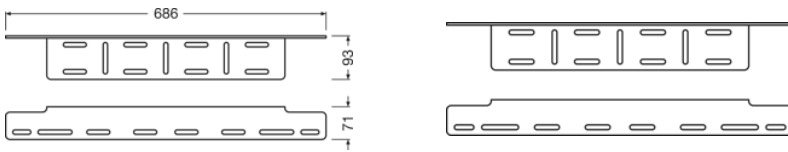

Product datasheet

Technical data

General Product Information

Global order reference	LEDDL ACC 103

Physical Attributes & Dimensions

Product weight	680.00 g

Lifetime Data

Guarantee	2 years

Logistical data

Commodity code	76169990990

Environmental & Regulatory Information

Information according Art. 33 of EU Regulation (EC) 1907/2006 (REACH)	
Date of declaration	21-10-2024
Primary article identifier	4062172147705
Declaration no. in SCIP database	In work

Logistical Data

Product code	Product description	Packaging unit (Pieces/Unit)	Dimensions (length x width x height)	Volume	Gross weight
4062172147705	License Plate Bracket AX	Folding carton box 1	694 mm x 102 mm x 80 mm	5.66 dm³	820.00 g
4062172147712	License Plate Bracket AX	Shipping carton box 6	708 mm x 246 mm x 223 mm	38.84 dm³	5495.00 g

The mentioned product code describes the smallest quantity unit which can be ordered. One shipping unit can contain one or more single products. When placing an order, for the quantity please enter single or multiples of a shipping unit.